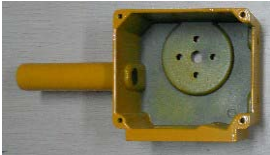

Picture

name

heating board

machine structure

pad and tube

thermostat

wire with plug

63mm

50mm

40mm

32mm

25mm

20mm

switch

temperature adjustor

handle

measure tape (3M)

screwdriver

spirit level