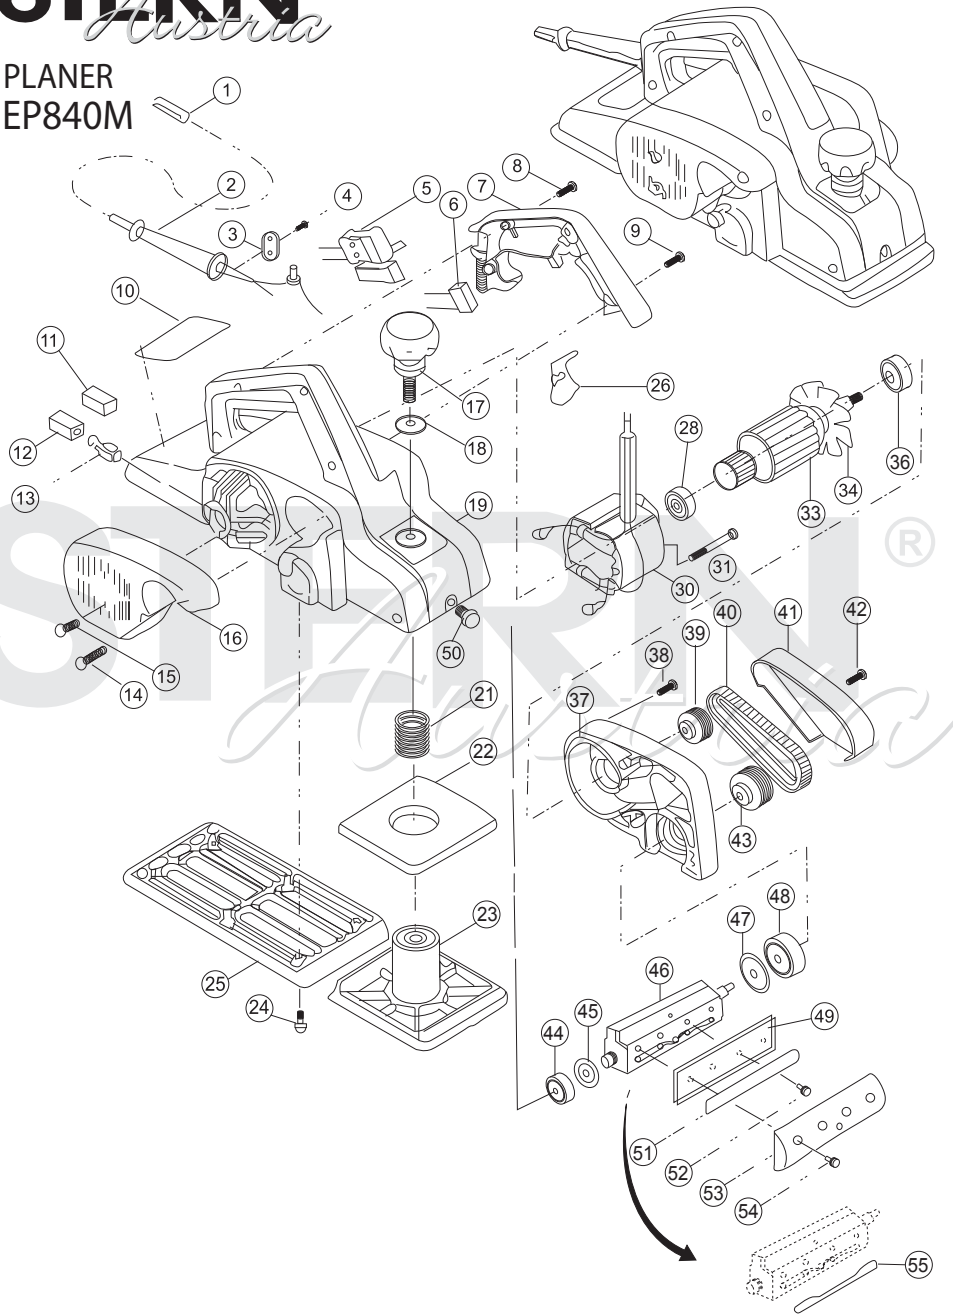

# STERN® *Austria*

PLANER  
EP840M

# STERN® PLANER *Austria* EP840M

NO.	DESCRIPTION	NO.	DESCRIPTION
1	CORD & PLUG	28	BALL BEARING 608Z
2	CORD GUARD	30	STATOR
3	STRAIN RELIEF	31	HEX. BOLT M5X65
4	PAN HEAD SCREW M4X18	33	ROTOR
5	SWITCH	34	FAN
6	CAPACITOR	36	BALL BEARING 6200Z
7	HANDLE COVER	37	BRACKET
8	PAN HEAD SCREW M4X40	38	PAN HEAD SCREW M4X30
9	PAN HEAD SCREW M4X30	39	V-PULLEY
10	NAME PLATE	40	POLY V-BELT
11	BUSH	41	BELT COVER
12	BRUSH HOLDER	42	PAN HEAD SCREW M4X16
13	CARBON BRUSH	43	V-PULLEY
14	PAN HEAD SCREW M4X40	44	BALL BEARING 6000Z
15	PAN HEAD SCREW M4X14	45	WASHER 10
16	REAR COVER	46	DRUM
17	KNOB	47	WASHER 12
18	FLAT WASHER	48	BALL BEARING 6201Z
19	MAIN HOUSING	49	BLADE
21	COMPRESSION SPRING	50	FIXED SCREW
22	RUBBER PAD	51	ADJUST PLATE
23	FRONT BASE	52	PAN HEAD SCREW M4X8
24	PAN HEAD SCREW M5X50	53	DRUM PLATE
25	REAR BASE	54	HEX. FLANGE HEAD BOLT M6X17
26	BAFFLE PLATE	55	LEAF SPRING